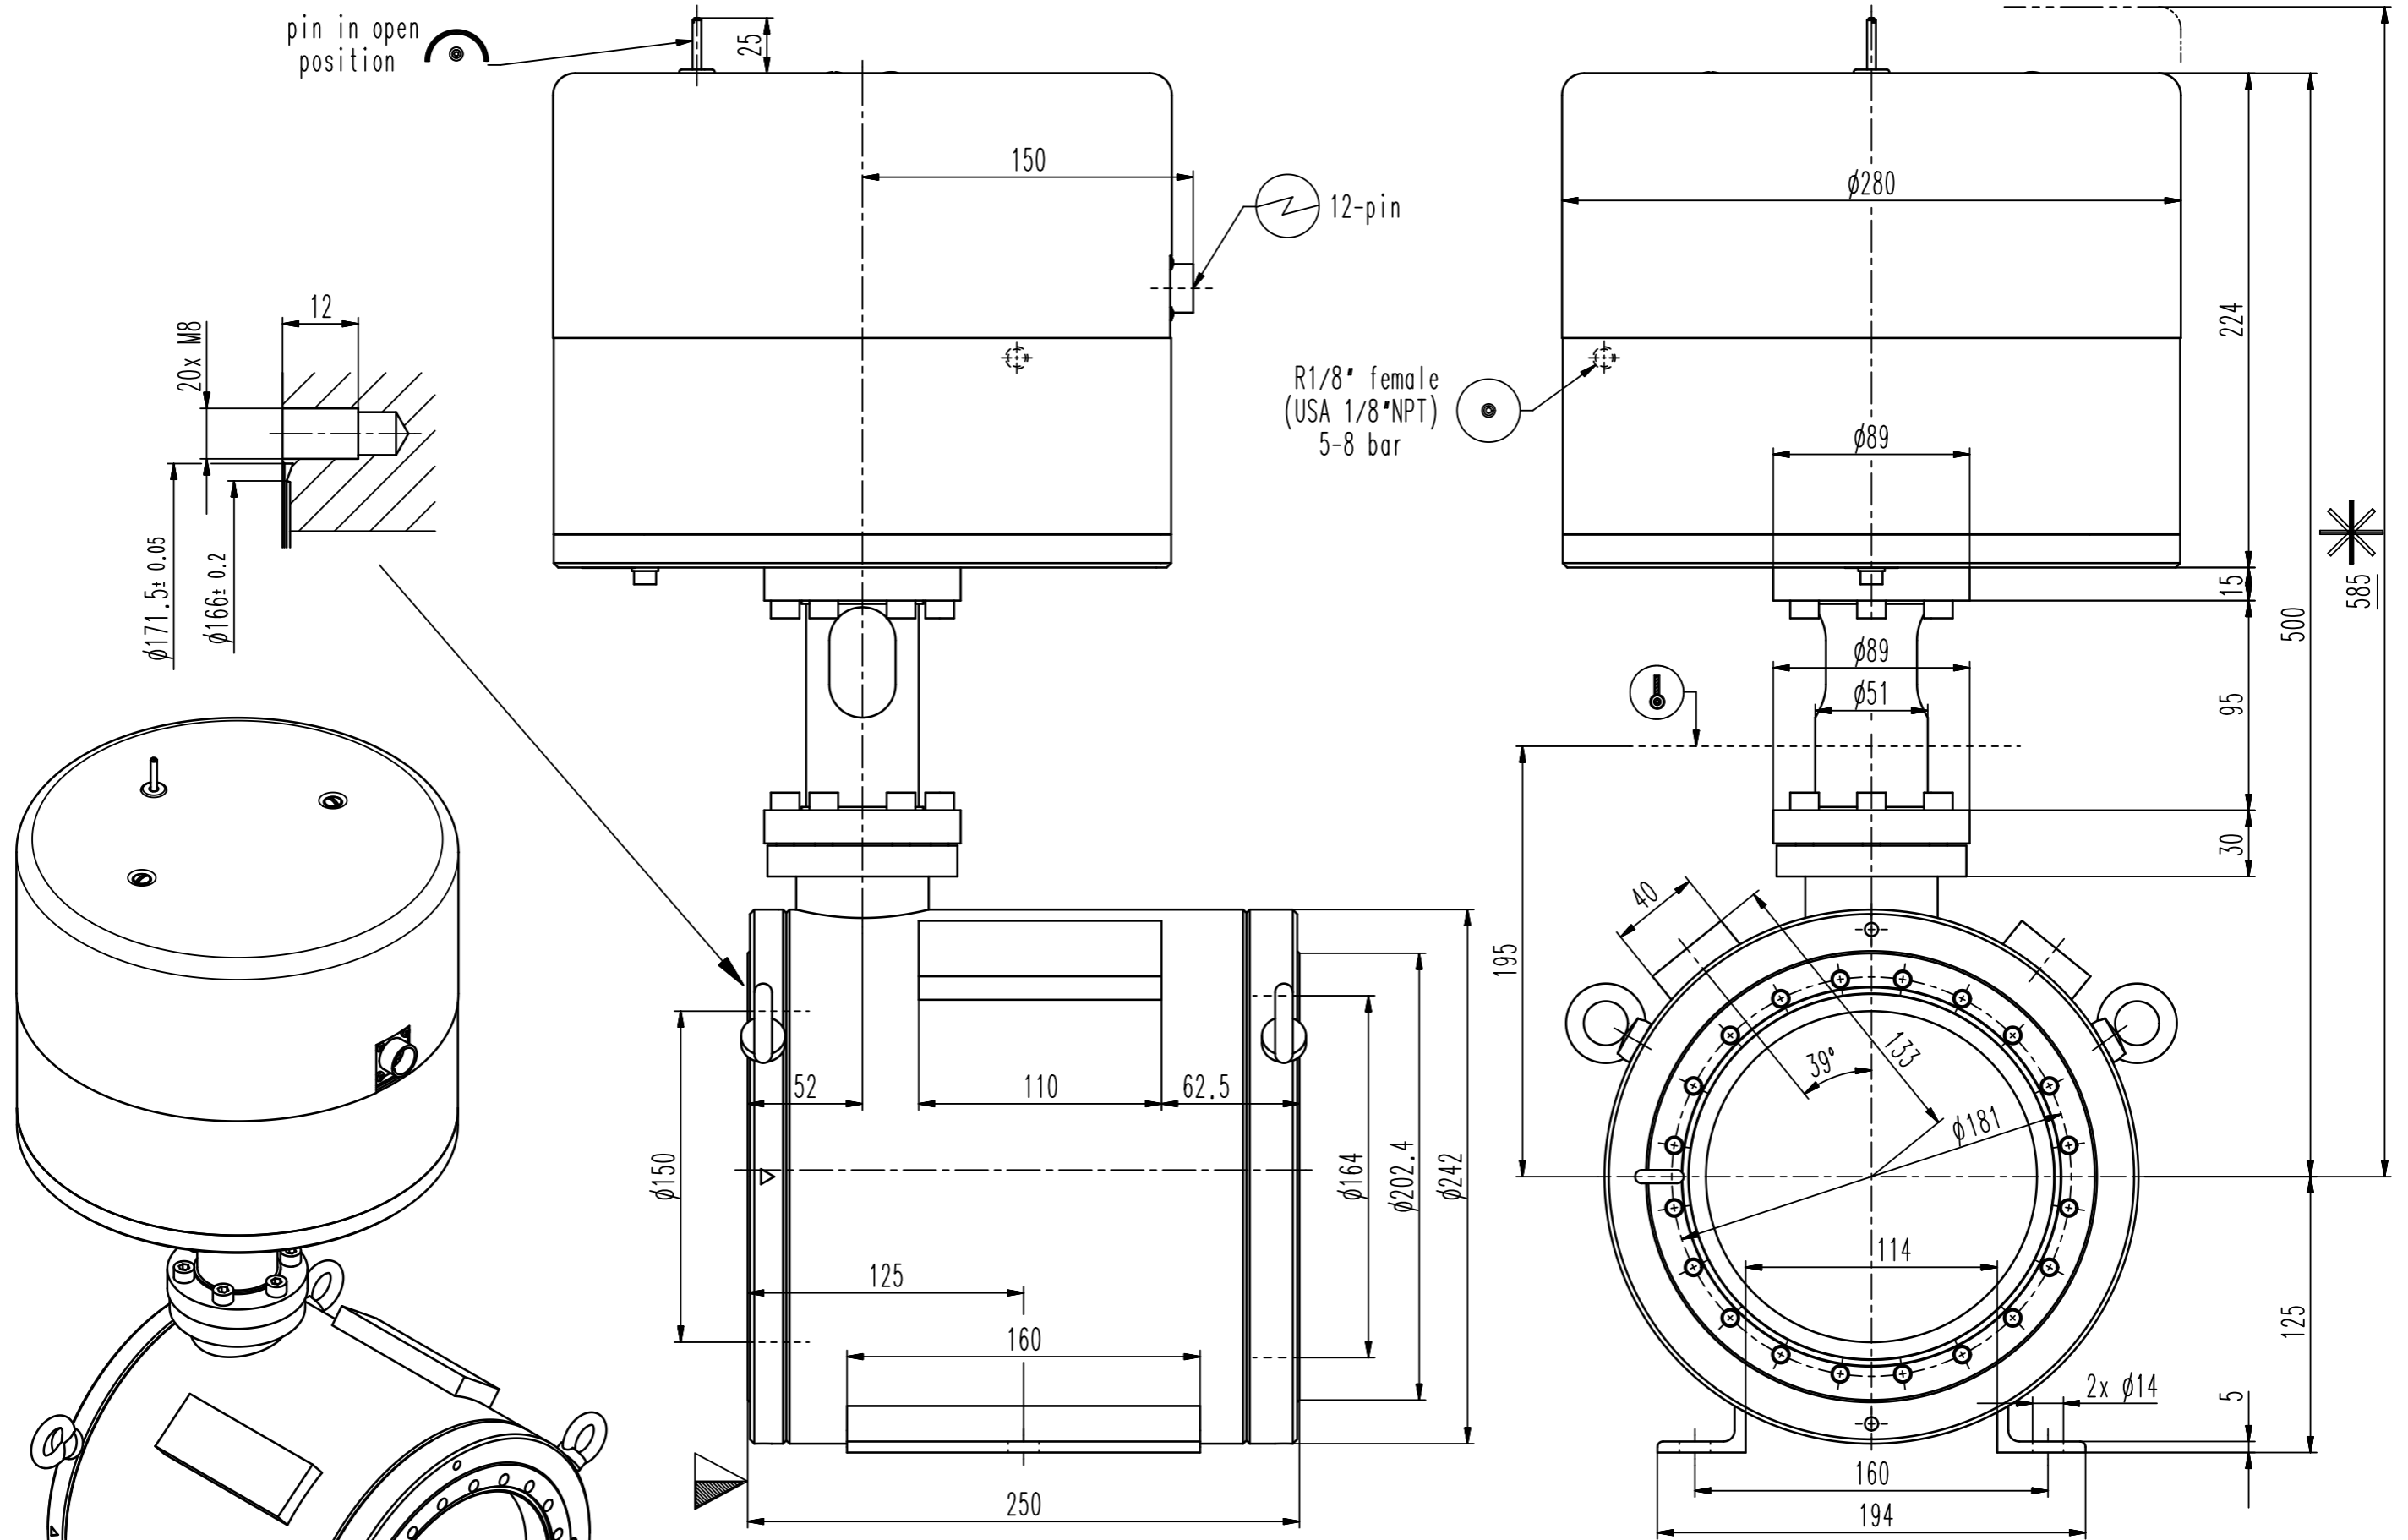

This drawing is the property of VAT.

Revision

Customer number

- ◀ Seat side
- ⊙ Comp. air connection
- ⊕ Electrical connection
- ⊖ Leak detection port
- ⊗ Mech. pos. indication
- ⊘ Position indicator
- ⊙* Required for dismantling
- ⊙* Emergency actuation
- ⊙ For attachment
- ⊙ Bake-out area
- ⊙ Differential pumping port

Fast closing valve

VAT Vakuumentile AG
 CH-9469 Haag, Switzerland
 Tel ++41 81 7716161 Fax ++41 81 7714830

Date: 08.09.09
 Name: LBR

Series	750	Ordering No.	75044-CE44-0004
Projection E	DN	Flange	
	160	CF-F m	
Dimensional Drawing	416369	Rev.	