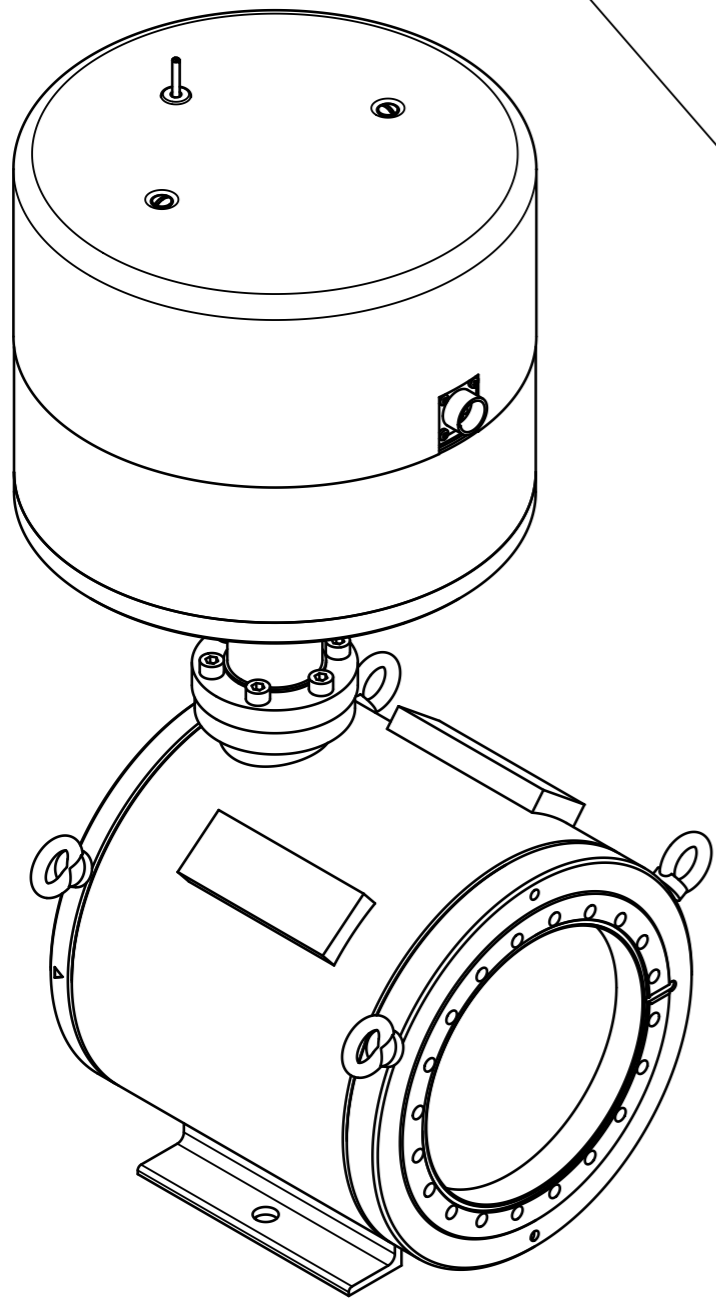

This drawing is the property of VAT.

Revision

Customer number

- ◀ Seat side
- ⊙ Comp. air connection
- ⊕ Electrical connection
- ⊖ Leak detection port
- ⊗ Mech. pos. indication
- ⊘ Position indicator
- ⊙* Required for dismantling
- ⊙* Emergency actuation
- ⊙ For attachment
- ⊙ Bake-out area
- ⊙ Differential pumping port

Fast closing valve

VAT Vakuumentile AG
 CH-9469 Haag, Switzerland
 Tel ++41 81 7716161 Fax ++41 81 7714830

Date: 08.09.09
 Name: LBR

Series	750	Ordering No.	75044-CE44-0004
Projection E	DN	Flange	
	160	CF-F m	
Dimensional Drawing	416369	Rev.	