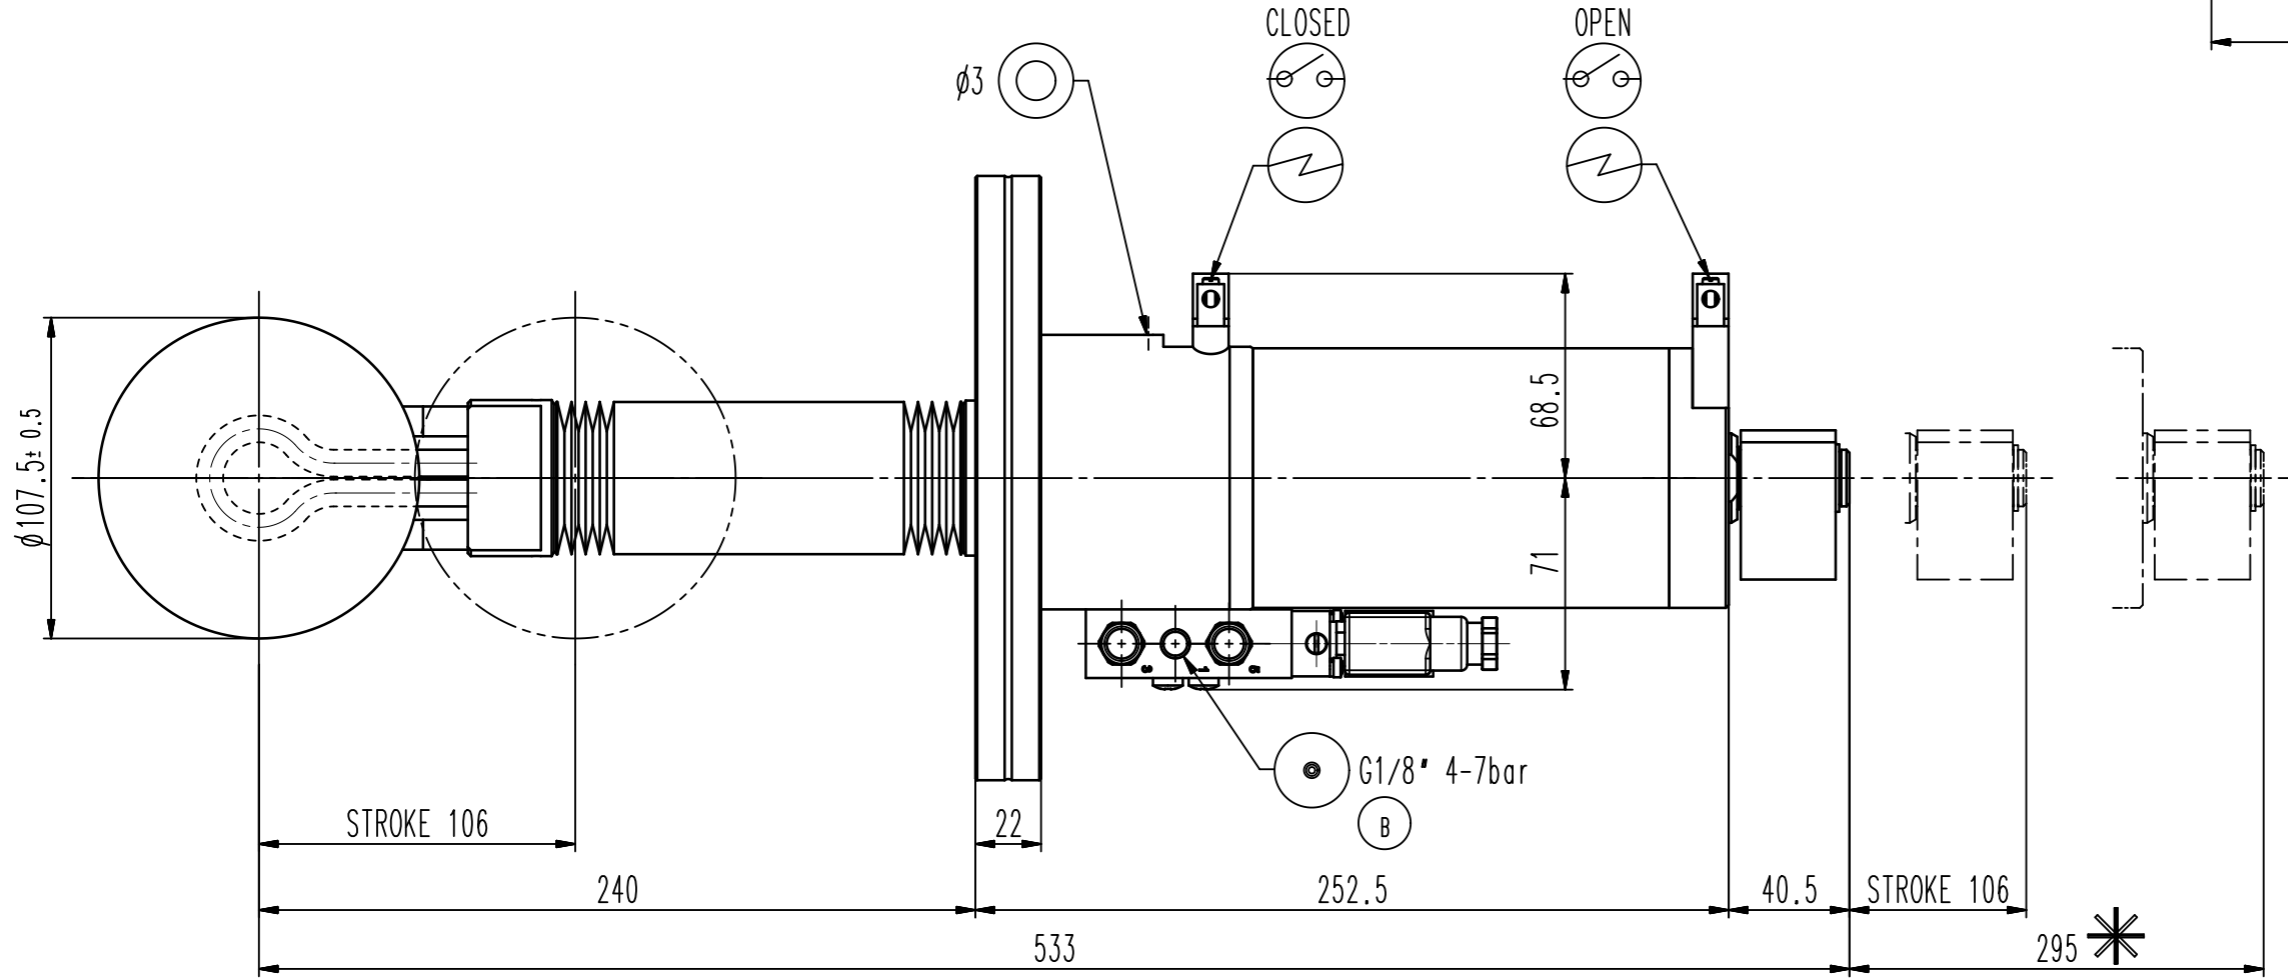

This drawing is the property of VAT.

Revision

Customer number

DETAIL X
CF-F DN160

- ▼ Seat side
- ⊙ Comp. air connection
- ⊕ Electrical connection
- ⊖ Leak detection port
- ⊙ Mech. pos. indication
- ⊙ Position indicator
- ⊙ Required for dismantling
- ⊙ Emergency actuation
- ⊙ For attachment
- ⊙ Bake-out area
- ⊙ Differential pumping port