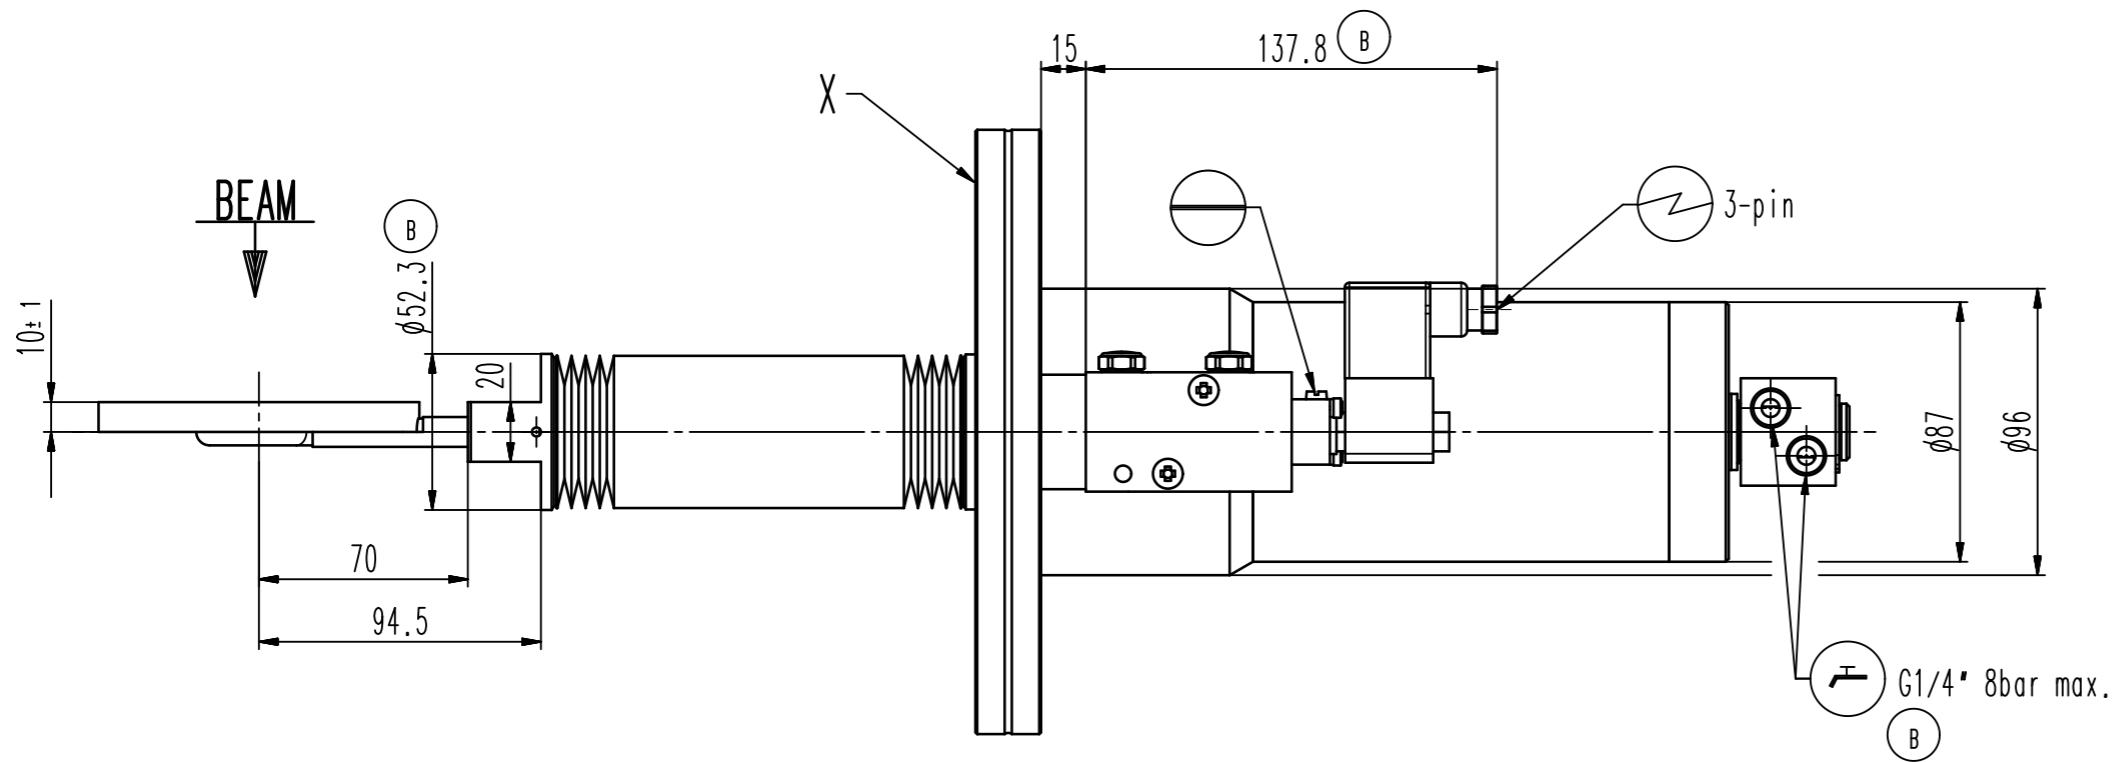

This drawing is the property of VAT.

Revision

Customer number

DETAIL X
CF-F DN160

- ▼ Seat side
- ⊙ Comp. air connection
- ⊕ Electrical connection
- ⊖ Leak detection port
- ⊙ Mech. pos. indication
- ⊙ Position indicator
- ⊙ Required for dismantling
- ⊙ Emergency actuation
- ⊙ For attachment
- ⊙ Bake-out area
- ⊙ Differential pumping port