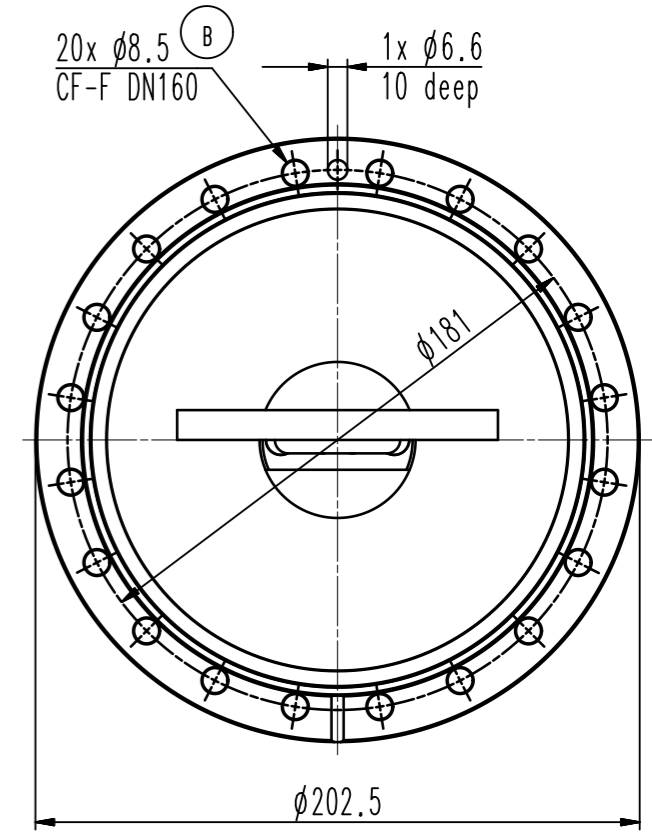

This drawing is the property of VAT.

Revision

Customer number

DETAIL X
CF-F DN160

- ▼ Seat side
- ⊙ Comp. air connection
- ⊕ Electrical connection
- ⊖ Leak detection port
- ⊙ Mech. pos. indication
- ⊙ Position indicator
- ⊙ Required for dismantling
- ⊙ Emergency actuation
- ⊙ For attachment
- ⊙ Bake-out area
- ⊙ Differential pumping port