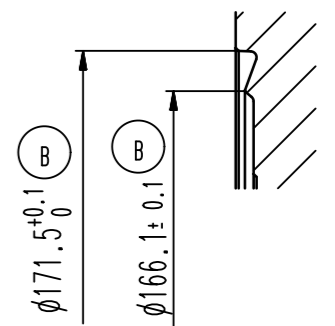

This drawing is the property of VAT.

Revision

Customer number

DETAIL X
CF-F DN160

- ▼ Seat side
- ⊙ Comp. air connection
- ⊕ Electrical connection
- ⊖ Leak detection port
- ⊙ Mech. pos. indication
- ⊙ Position indicator
- ⊙ Required for dismantling
- ⊙ Emergency actuation
- ⊙ For attachment
- ⊙ Bake-out area
- ⊙ Differential pumping port

Beam stopper insert

VAT Vakuumventile AG
CH-9469 Haag, Switzerland
Tel ++41 81 7716161 Fax ++41 81 7714830

Rev.-Date: 16.10.17
Visa: BRS

Series	793	Ordering No.	79344-CE44-0002
Projection E	DN	Flange	CF-F
	160		
Dimensional Drawing	379516	Rev.	B