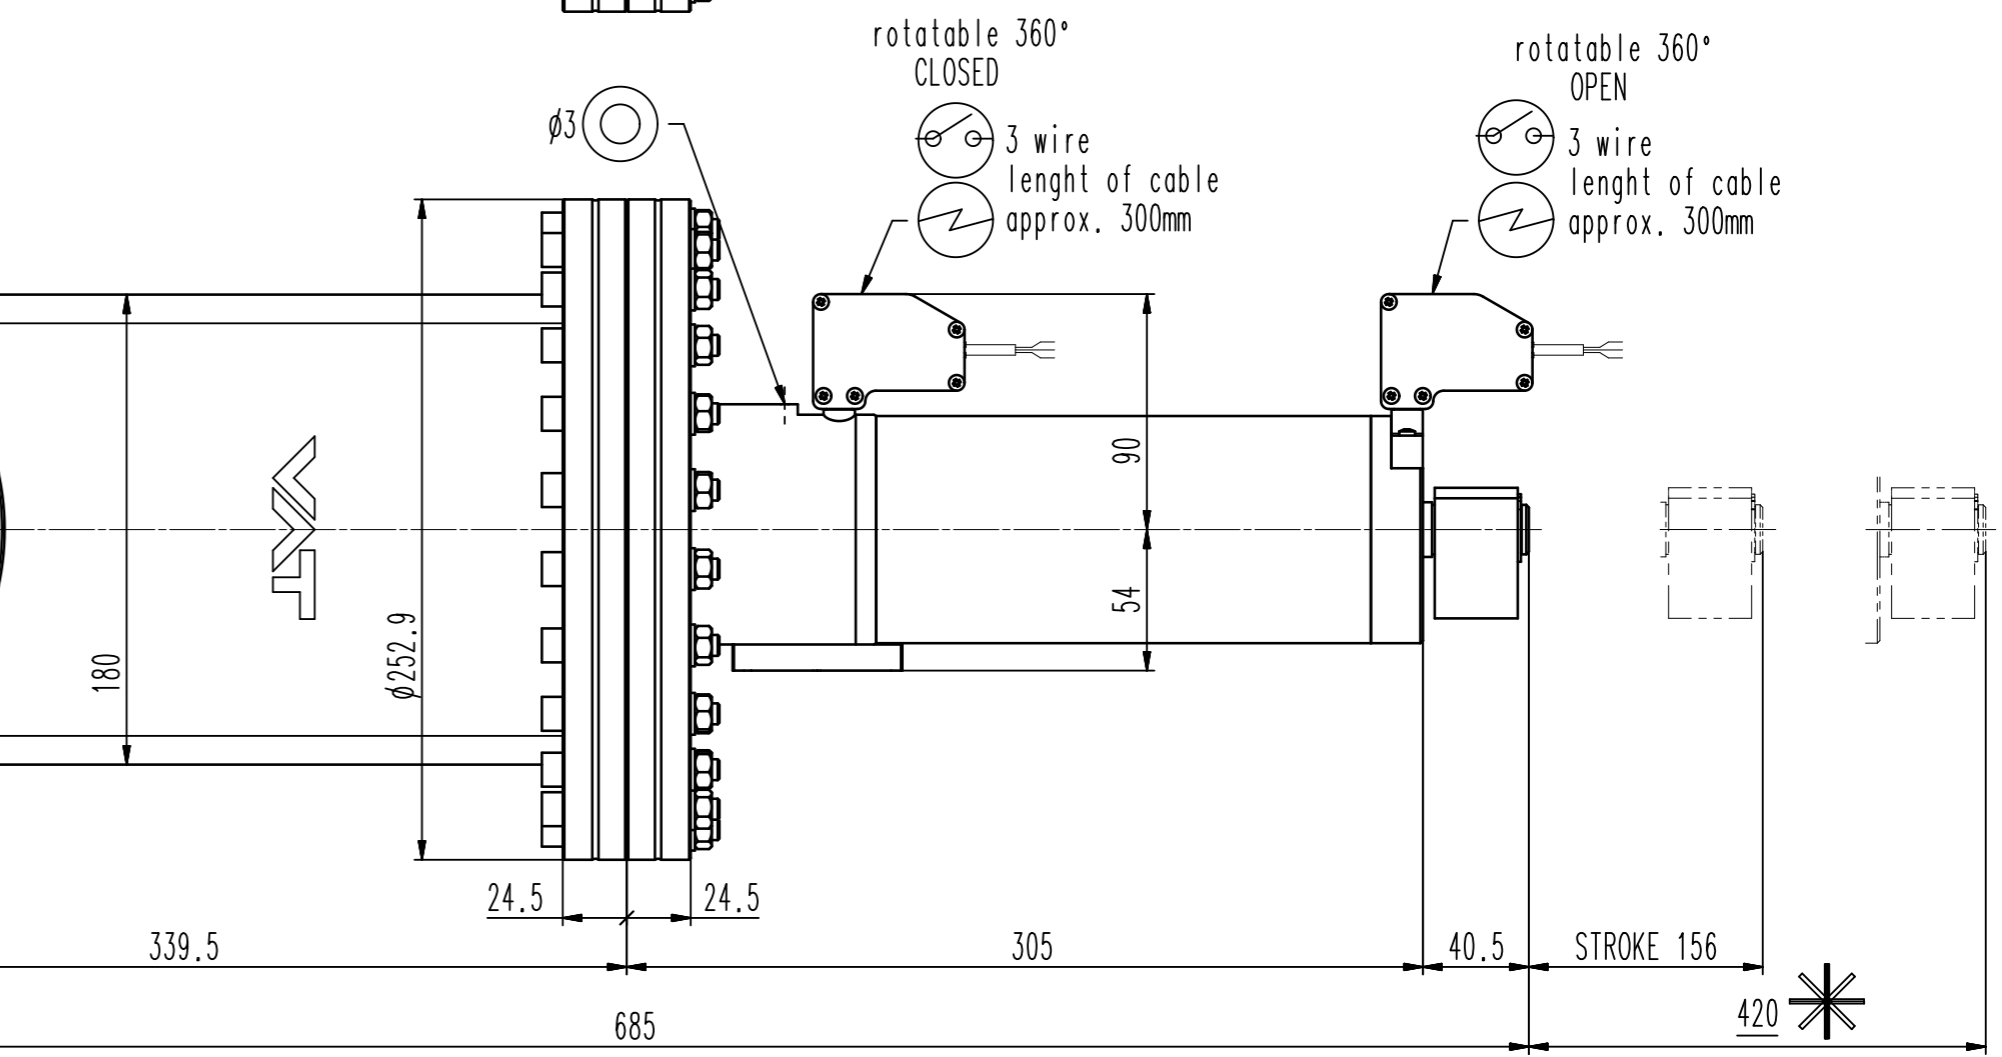

Detail X

- ▼ Seat side
- ⊙ Comp. air connection
- ⊙ Electrical connection
- ⊙ Leak detection port
- ⊙ Mech. pos. indication
- ⊙ Position indicator
- ⊙ Required for dismantling
- ⊙ Emergency actuation
- ⊙ For attachment
- ⊙ Bake-out area
- ⊙ Differential pumping port

Beam stopper
position indicator 200°C

VAT Vakuumventile AG
CH-9469 Haag, Switzerland
Tel ++41 81 7716161 Fax ++41 81 7714830

Rev.-Date: 07.10.19
Visa: BRS

Series	790	Ordering No.	79044-CE24-AAB1
Projection E	DN	Flange	CF-F
	160	Rev.	
Dimensional Drawing	1000432		