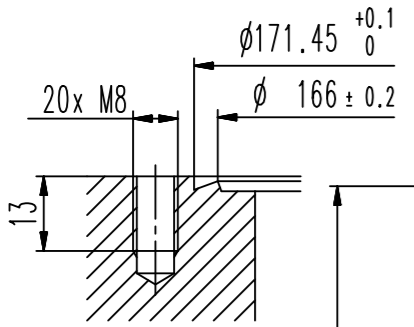

Detail X

- ▼ Seat side
- ⊙ Comp. air connection
- ⊙ Electrical connection
- ⊙ Leak detection port
- ⊙ Mech. pos. indication
- ⊙ Position indicator
- ⊙ Required for dismantling
- ⊙ Emergency actuation
- ⊙ For attachment
- ⊙ Bake-out area
- ⊙ Differential pumping port

Beam stopper
position indicator 200°C

VAT Vakuumventile AG
CH-9469 Haag, Switzerland
Tel ++41 81 7716161 Fax ++41 81 7714830

Rev.-Date: 07.10.19
Visa: BRS

Series	790	Ordering No.	79044-CE24-AAB1
Projection E	DN	Flange	CF-F
	160	Rev.	
Dimensional Drawing	1000432		