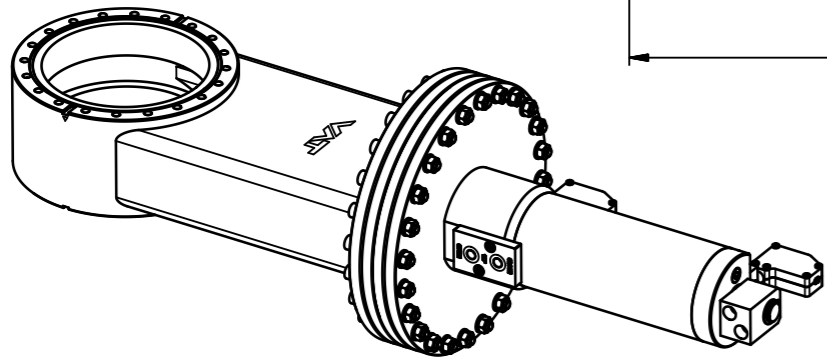

Detail X

- ▼ Seat side
- ⊙ Comp. air connection
- ⊙ Electrical connection
- ⊙ Leak detection port
- ⊙ Mech. pos. indication
- ⊙ Position indicator
- ⊙ Required for dismantling
- ⊙ Emergency actuation
- ⊙ For attachment
- ⊙ Bake-out area
- ⊙ Differential pumping port

Beam stopper
position indicator 200°C

VAT Vakuumventile AG
CH-9469 Haag, Switzerland
Tel ++41 81 7716161 Fax ++41 81 7714830

Rev.-Date: 07.10.19
Visa: BRS

Series	790	Ordering No.	79044-CE24-AAB1
Projection E	DN	Flange	CF-F
	160	Rev.	
Dimensional Drawing	1000432		