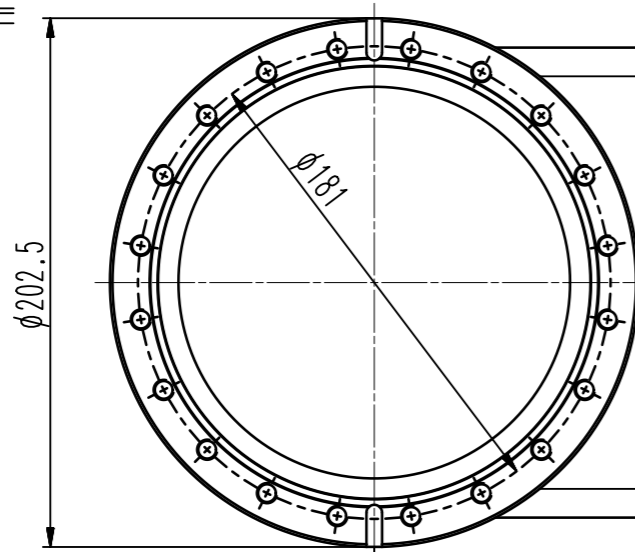

Detail X

- ▼ Seat side
- ⊙ Comp. air connection
- ⊙ Electrical connection
- ⊙ Leak detection port
- ⊙ Mech. pos. indication
- ⊙ Position indicator
- ⊙ Required for dismantling
- ⊙ Emergency actuation
- ⊙ For attachment
- ⊙ Bake-out area
- ⊙ Differential pumping port

Beam stopper
position indicator 200°C

VAT Vakuumventile AG
CH-9469 Haag, Switzerland
Tel ++41 81 7716161 Fax ++41 81 7714830

Rev.-Date: 07.10.19
Visa: BRS

Series	790	Ordering No.	79044-CE24-AAB1
Projection E	DN	Flange	CF-F
	160	Rev.	
Dimensional Drawing	1000432		